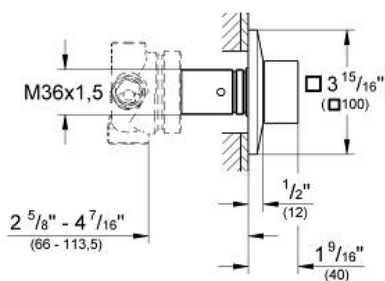

## Product Description: 3-Way Diverter Trim

### Standard Specification:

- Set for final installation for 29 035 000
- Without concealed body
- **GROHE StarLight** chrome finish
- Adjustable installation depth
- Adjustable installation depth: 2 1/2" - 4 1/2"